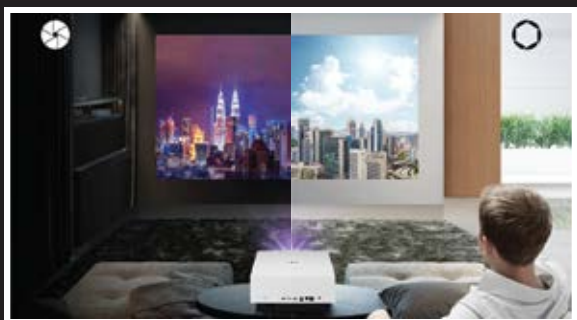

Iris Mode - Designed for Both Bright and Dark Environment

Depending on lighting condition of viewing environment, you can change iris mode.